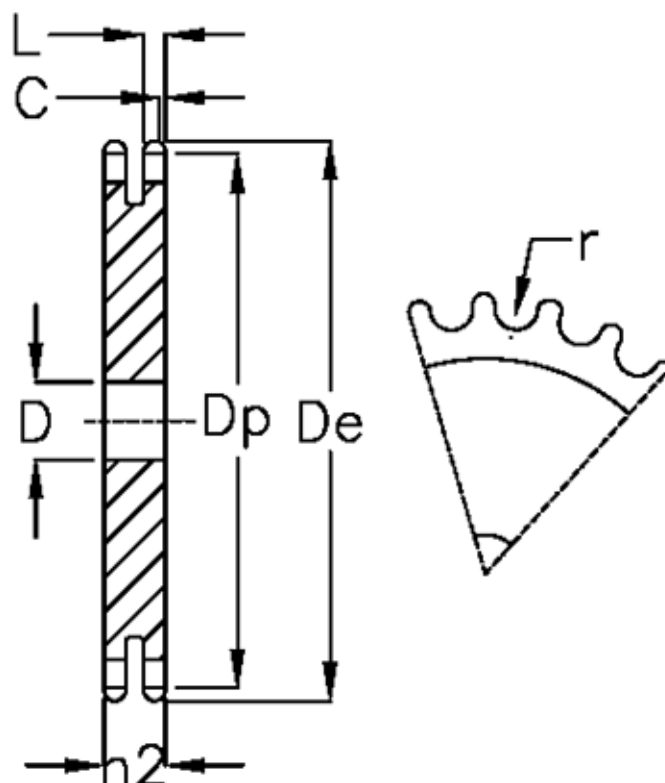

Article number: 616022009026

Description: Plate wheel 20 B-2 Z=26 duplex

Measures

C	= 4
D	= 25
De	= 278.6
Dp	= 263.4
For chain size	= 1 1/4 x 3/4
For chain type	= 20 B-2
h2	= 54.6
L	= 18.2

Number of teeth	= 26
r	= 19.05